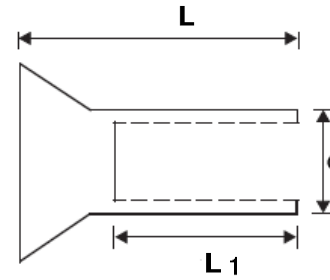

6-Lobe Pin Csk Head Barrel Nuts

6-Lobe Pin Csk Head Barrel Nuts							
Thread		M4	M5	M6	M8	M10	
Pitch		0.7	0.8	1.0	1.25	1.5	
dk		7.6	9.8	11.8	14.7	19.5	
L		12	16	16	20	25	
L1		8	10	12	14	17.5	
Drive		T20	T25	T30	T40	T45	

Material: A2 Stainless Steel

Ideal For Use In Architectural Stair Casing And Balustrade
 Perfect For Protecting Items In Public Areas-Playground Equipment-Furniture-Signs

INFORMATION AND DRAWINGS PROVIDED ARE FOR REFERENCE ONLY